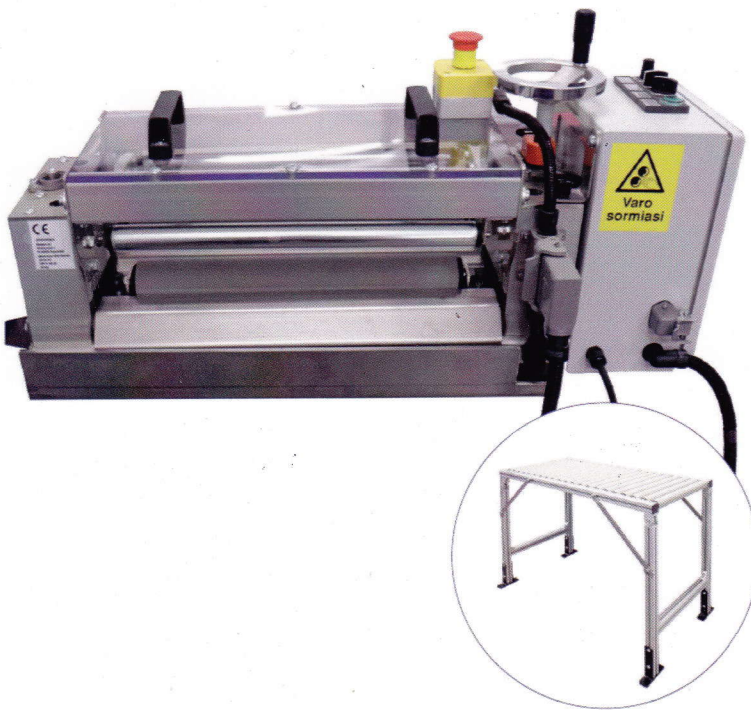

MiniRoller D200e

MiniRoller D200e enables fast, safe and above all even liner impregnation.

MiniRoller D200e Features:

- Durable aluminum frame for professional use
- Capacity max D200 (8") liner
- Models for 110 V and 230 V
- Emergency stop
- Foot pedal (can be switched off)
- Adjustable roller speed and direction
- Roller gap display
- Removable control box with 1,5 m cable
- Can be equipped with MiniRoller Track extension
- MiniRoller D200e has been approved by CE-marking and labeling for declaration of confirmation